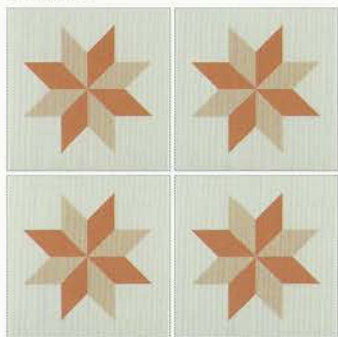

The background features a series of overlapping, curved bands in shades of brown, gold, and white, creating a dynamic, abstract pattern. The bands are of varying thickness and curve, creating a sense of movement and depth.

keramex

CLASSIC COLLETION_HIDRAULICOS

VERSALLES

20x20

VENICE

20x20

CAPRICE

20x20