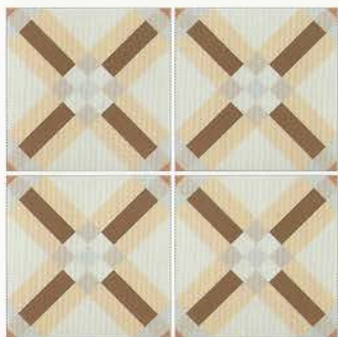

The background features a series of overlapping, curved bands in shades of brown, gold, and white, creating a dynamic, abstract pattern. The bands are of varying thickness and curve, creating a sense of movement and depth.

keramex

CLASSIC COLLETION_HIDRAULICOS

VERSALLES

20x20

VENICE

20x20

CAPRICE

20x20

SOLE

20x20

FIRENZE

20x20

FUNNY

20x20

FRESH

20x20

ABSOLUT

20x20

EVOQUE

20x20

TABARCA

20x20

AVENUE

20x20