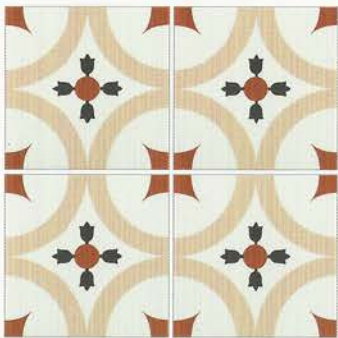

The background features a series of overlapping, curved bands in shades of brown, gold, and white, creating a dynamic, abstract pattern. The bands are of varying thickness and curve, creating a sense of movement and depth.

SOLE

20x20

FIRENZE

20x20

FUNNY

20x20

FRESH

20x20

ABSOLUT

20x20

EVOQUE

20x20

TABARCA

20x20

AVENUE

20x20